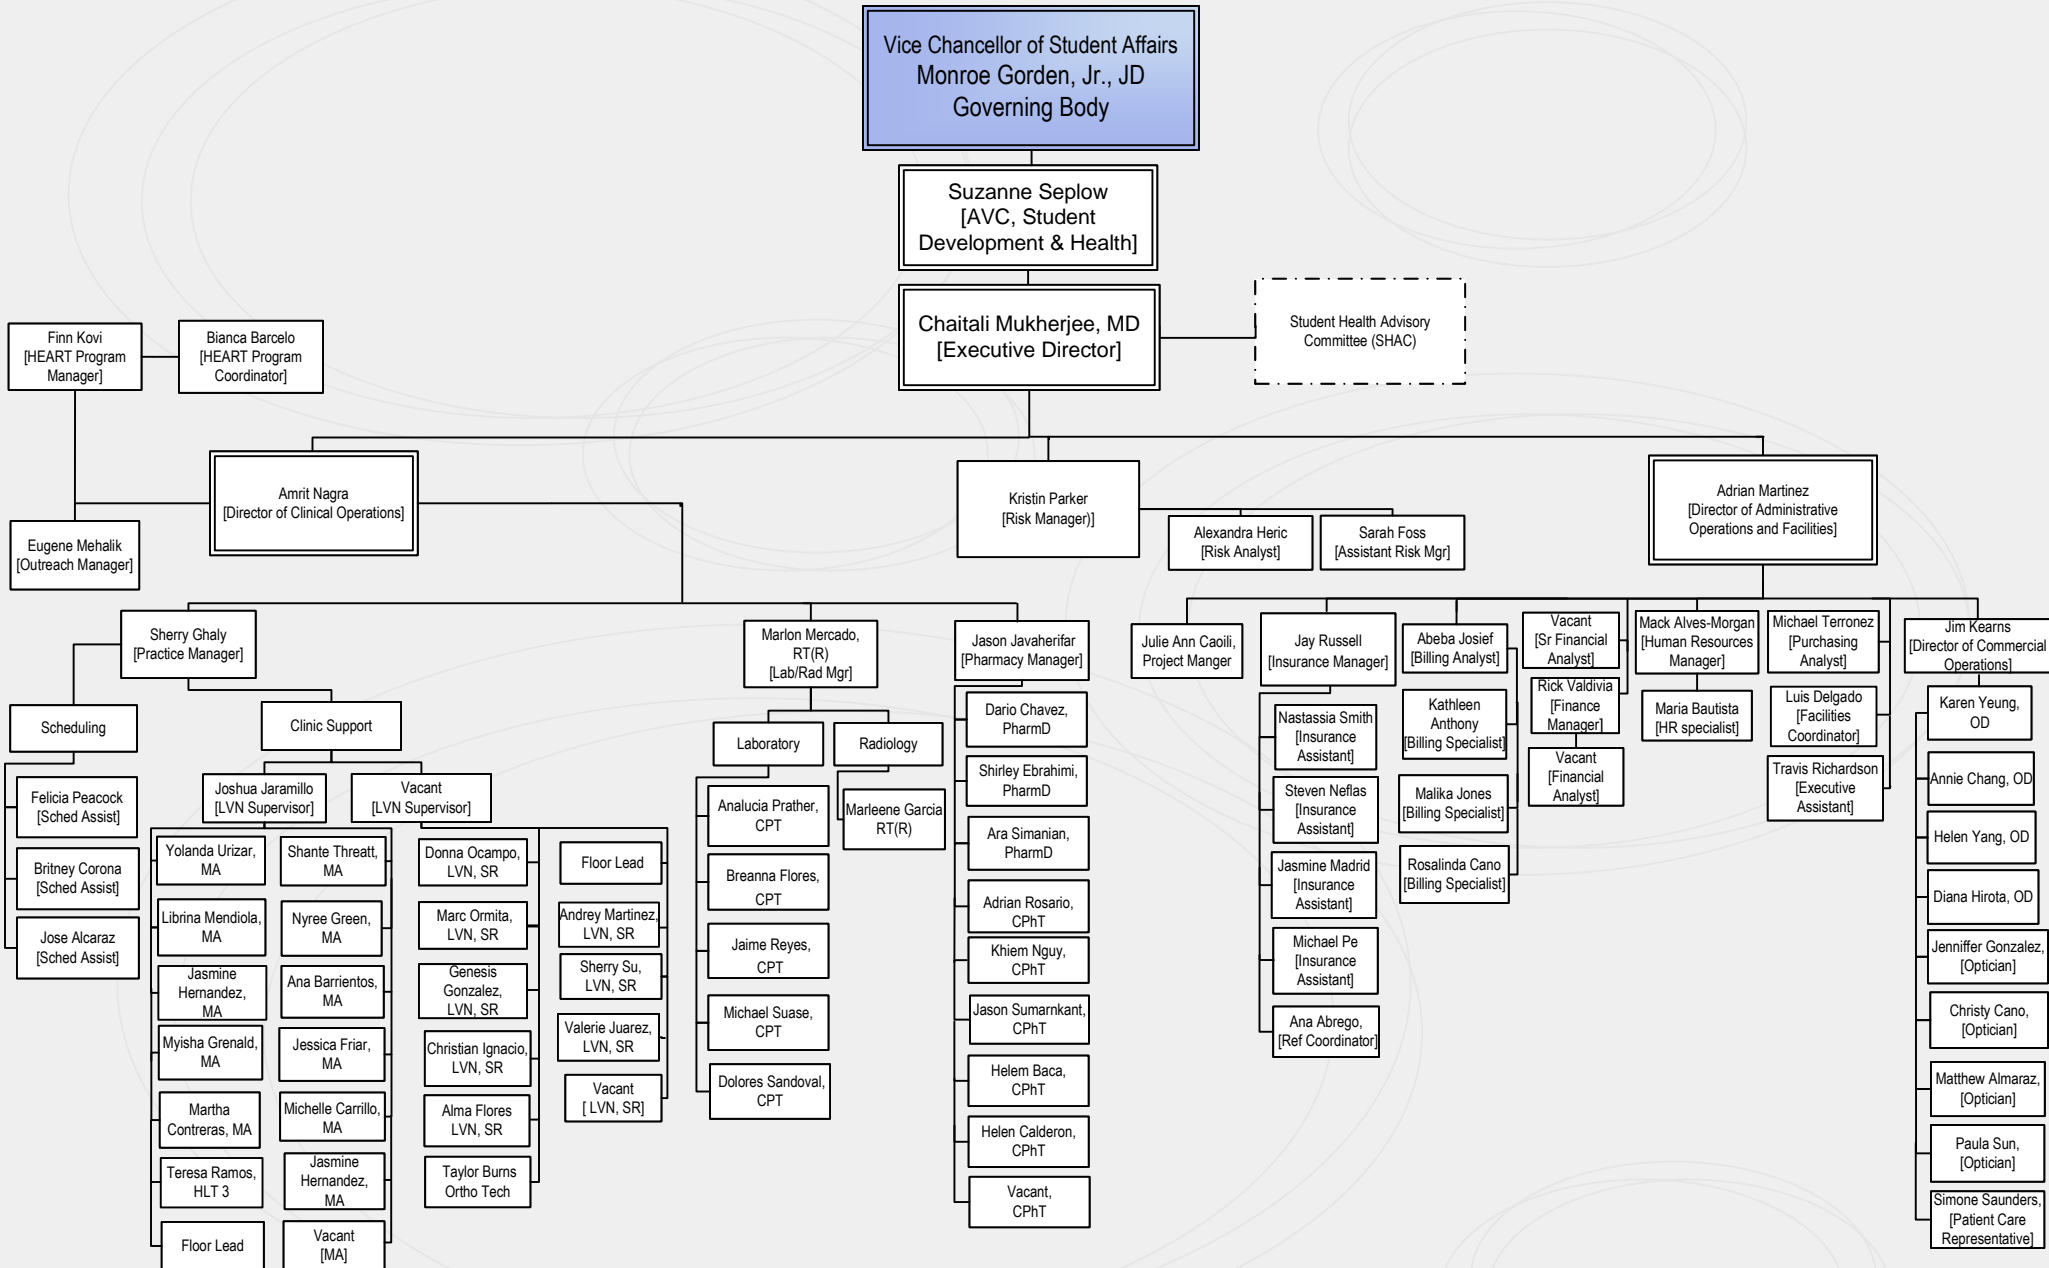

# UCLA Arthur Ashe Student Health & Wellness Center Organizational Chart

## Comprehensive Administrative Representation

If not labeled contract then career employee. Contract employees are not SSF funded.