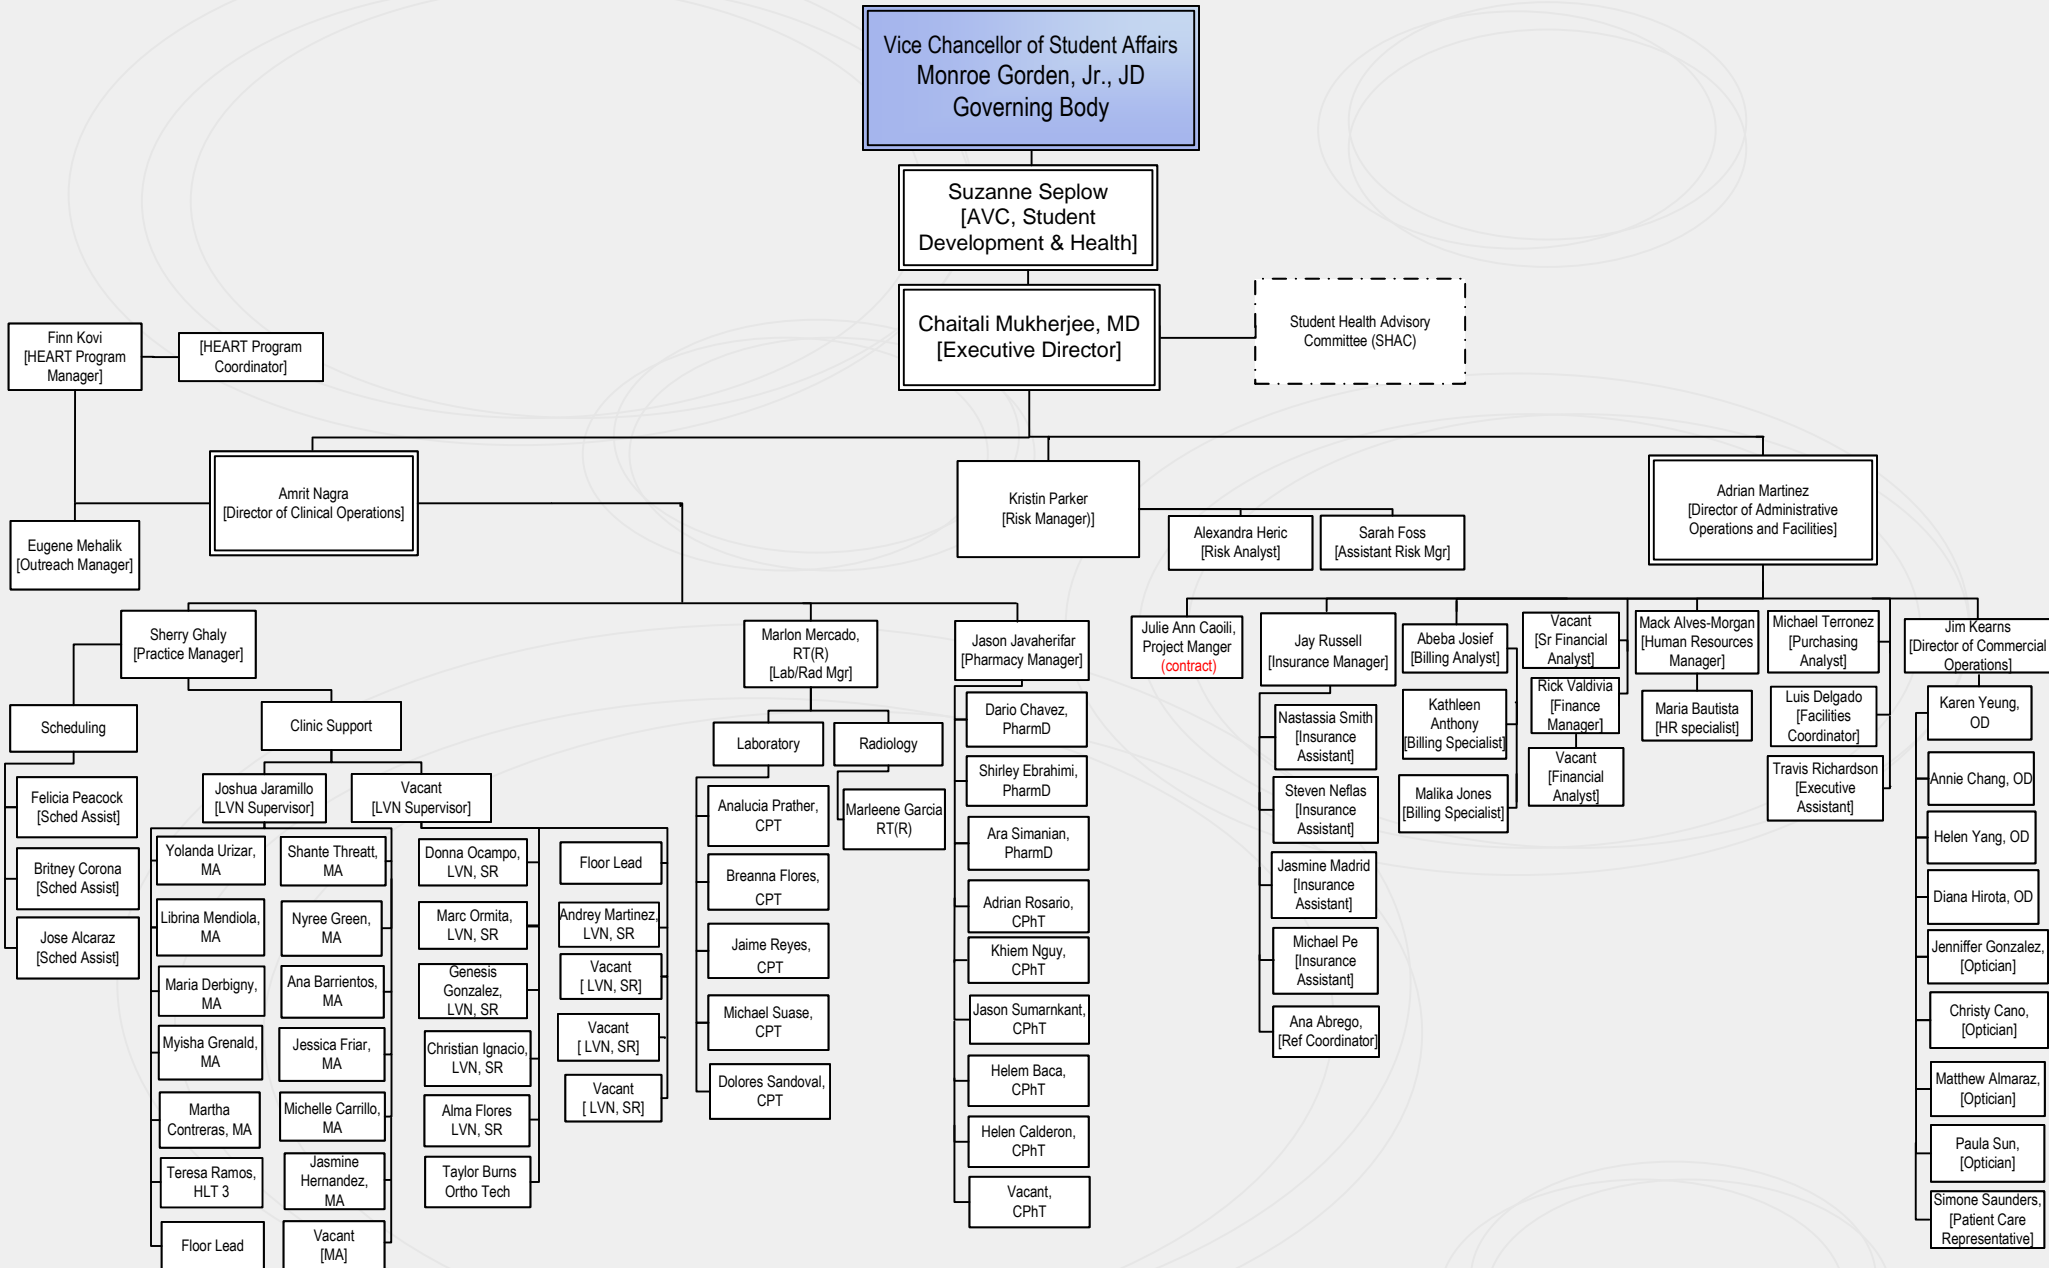

UCLA Arthur Ashe Student Health & Wellness Center Organizational Chart

Comprehensive Administrative Representation

If not labeled contract then career employee. Contract employees are not SSF funded.